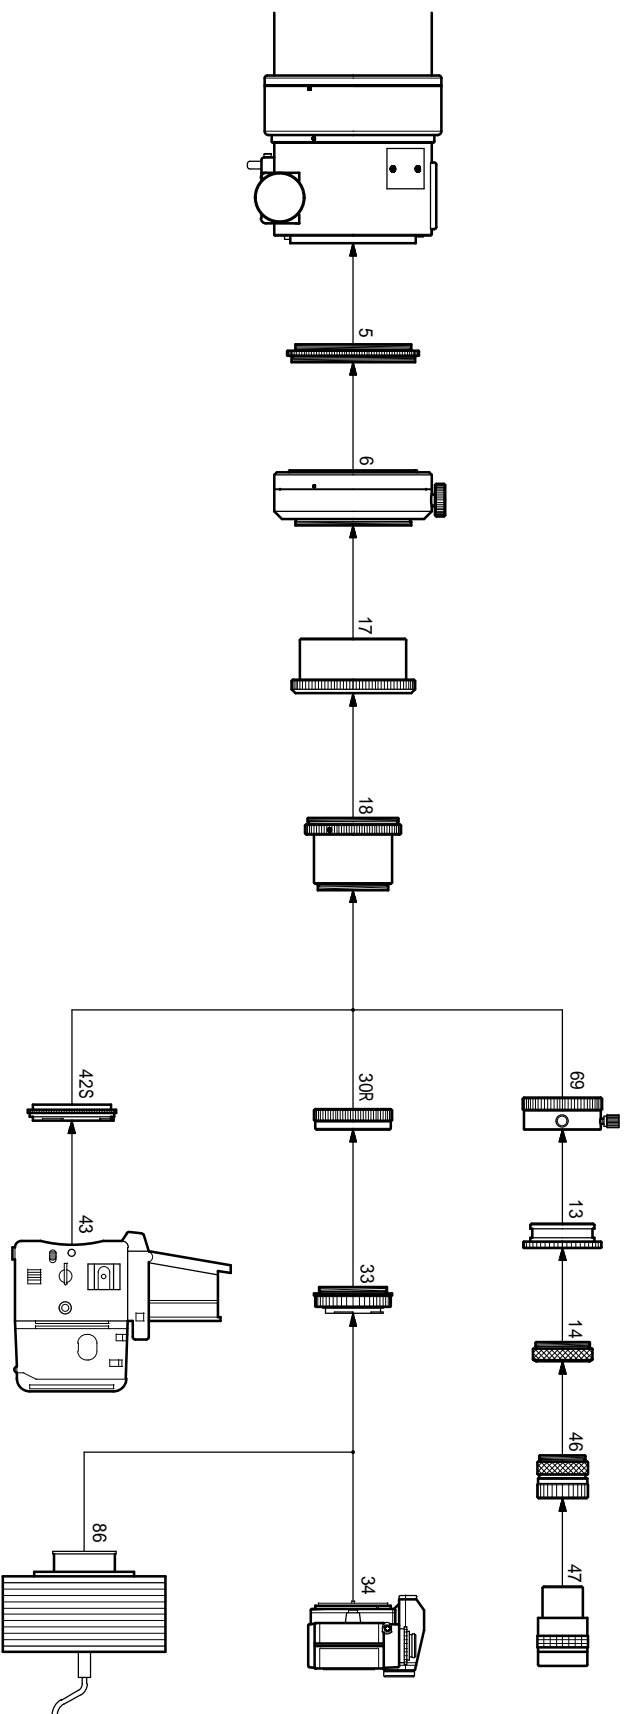

F S Q - 1 0 6 E D X 3 (USA Version) Photo/Visual System Chart

- 5. Coupling (CAA)[TKT36001]
- 6. CAA [TKP30200]
- 8. Coupling(TW)[TKP30003]
- 10. Coupling [TKP23001]
- 14. Coupling (S) [TKP00103]
- 17. RD adapter(CAA) [TKT36002]
- 18. Reducer-QE 0.73x [TKA36580]
- 19. Vari-ring [TKA31581]
- 30P. CA-35[TKA23201]

- 33. Wide T-mount
- 34. 35mm SLR/DSLR camera
- 42L. Adapter(Mamiya 645)
- 43. Mamiya 645 camera
- 46. Ocular adapter (31.7mm)
[TKP00101]
- 47. Ocular(31.7mm)
- 48. Ocular(50.8mm)
- 49. Diagonal prism(31.7mm)
[TKA00541]
- 58. Pentax 6X7
- 59. Adapter(Pentax 6X7)
[TKA27220]
- 74. Diagonal mirror(50.8)
[TKA00543]
- 75. Adapter(DM) (31.7mm)
[TKA00111]
- 76. Coupling(DM) [TKA30545]
- 82. Extension tube(FL) [TKA26583]
- 86. CCD camera

(Note) Some 35mm SLR/DSLR cameras cannot be attached

Standard Accessories: No. 5, 6 & 8

F S Q - 1 0 6 E D X 3 Reducer-QE 0.73x System Chart

- 5. Coupling (CAA) [TKT36001]
- 6. CAA [TKP30200]
- 13. 50.8 sleeve [TKP00113]
- 14. Coupling (S) [TKP00103]
- 46. Ocular adapter(31.7mm) [TKP00101]

- 17. RD adapter(CAA) [TKT36002]
- 18. Reducer-QE 0.73x[TKA36580]
- 30R. CA-35(SKY90) [TKA35201]
- 33. Wide T-mount
- 34. 35mm SLR/DSLR camera

- 42S. Adapter(Mamiya 645)
- 43. Mamiya 645 camera
- 47. Ocular (31.7mm)
- 69. 50.8 Adapter [TKP35110]
- 86. CCD camera