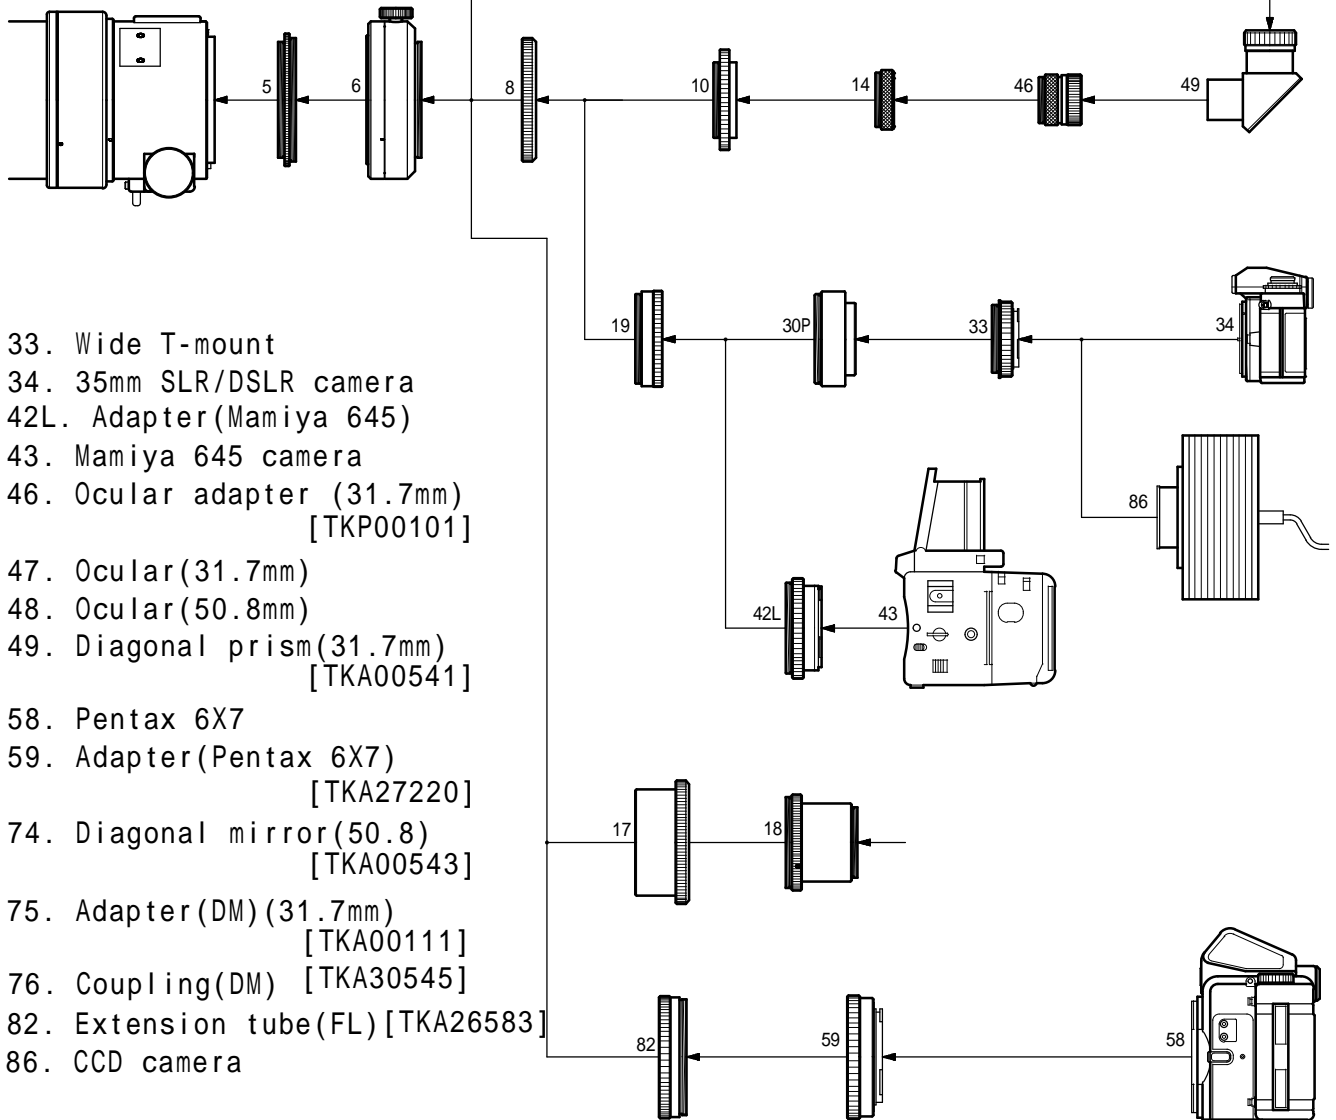

F S Q - 1 0 6 E D X 3 (USA Version) Photo/Visual System Chart

- 5. Coupling (CAA)[TKT36001]
- 6. CAA [TKP30200]
- 8. Coupling(TW)[TKP30003]
- 10. Coupling [TKP23001]
- 14. Coupling (S) [TKP00103]
- 17. RD adapter(CAA) [TKT36002]
- 18. Reducer-QE 0.73x [TKA36580]
- 19. Vari-ring [TKA31581]
- 30P. CA-35[TKA23201]

- 33. Wide T-mount
- 34. 35mm SLR/DSLR camera
- 42L. Adapter(Mamiya 645)
- 43. Mamiya 645 camera
- 46. Ocular adapter (31.7mm)
[TKP00101]
- 47. Ocular(31.7mm)
- 48. Ocular(50.8mm)
- 49. Diagonal prism(31.7mm)
[TKA00541]
- 58. Pentax 6X7
- 59. Adapter(Pentax 6X7)
[TKA27220]
- 74. Diagonal mirror(50.8)
[TKA00543]
- 75. Adapter(DM) (31.7mm)
[TKA00111]
- 76. Coupling(DM) [TKA30545]
- 82. Extension tube(FL) [TKA26583]
- 86. CCD camera

(Note) Some 35mm SLR/DSLR cameras cannot be attached

Standard Accessories: No. 5, 6 & 8

F S Q - 1 0 6 E D X 3 Reducer-QE 0.73x System Chart

- 5. Coupling (CAA) [TKT36001]
- 6. CAA [TKP30200]
- 13. 50.8 sleeve [TKP00113]
- 14. Coupling (S) [TKP00103]
- 46. Ocular adapter(31.7mm) [TKP00101]